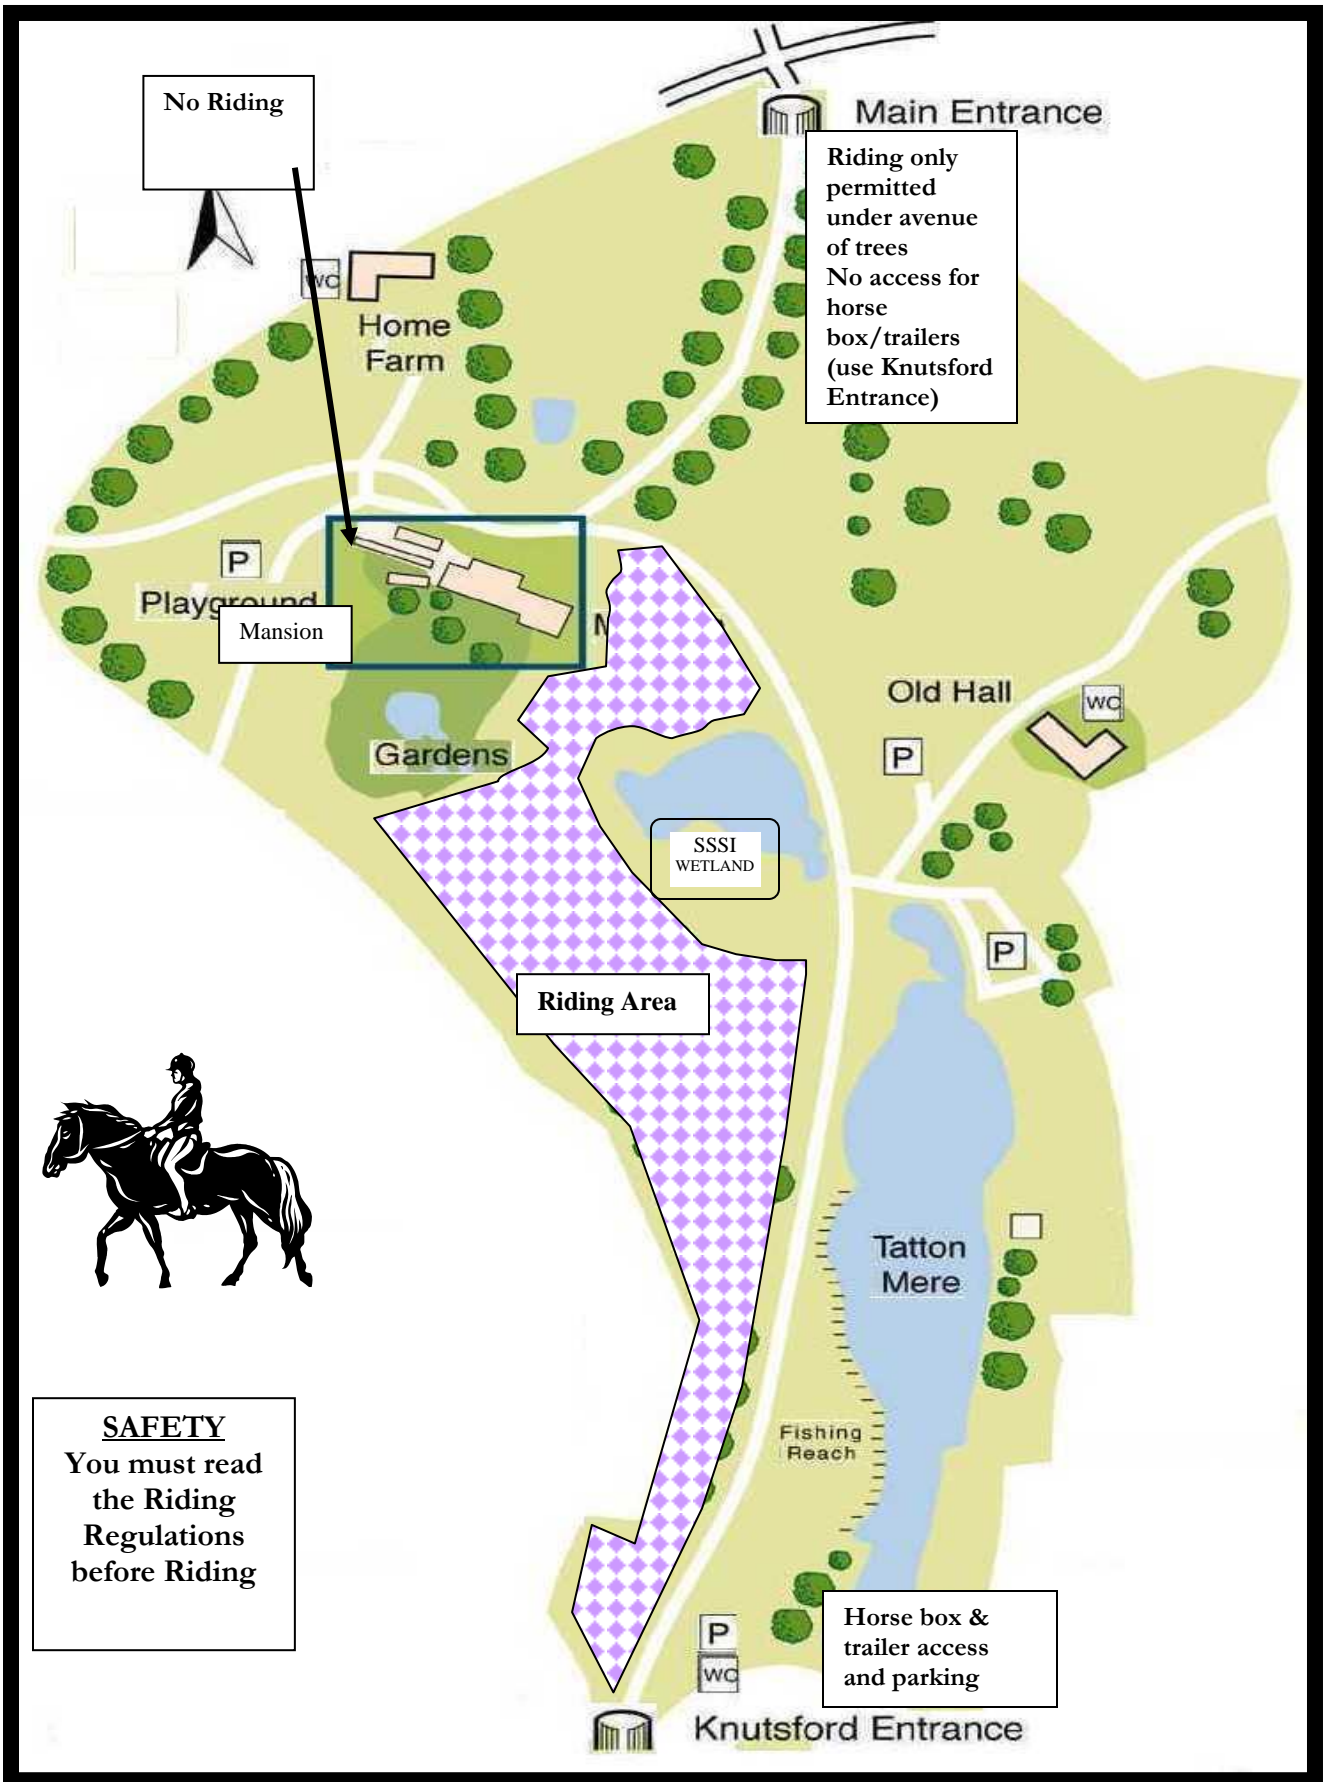

Ranger Emergency Mobile Telephone Number 07768 154884
Local Hospitals: Wythenshawe - 0161 998 7070 (M23 9LT)
Macclesfield - 01625 421000 (SK10 3BL)
Victoria Infirmary - 01606 564000 (CW8 1AW) – minor injuries