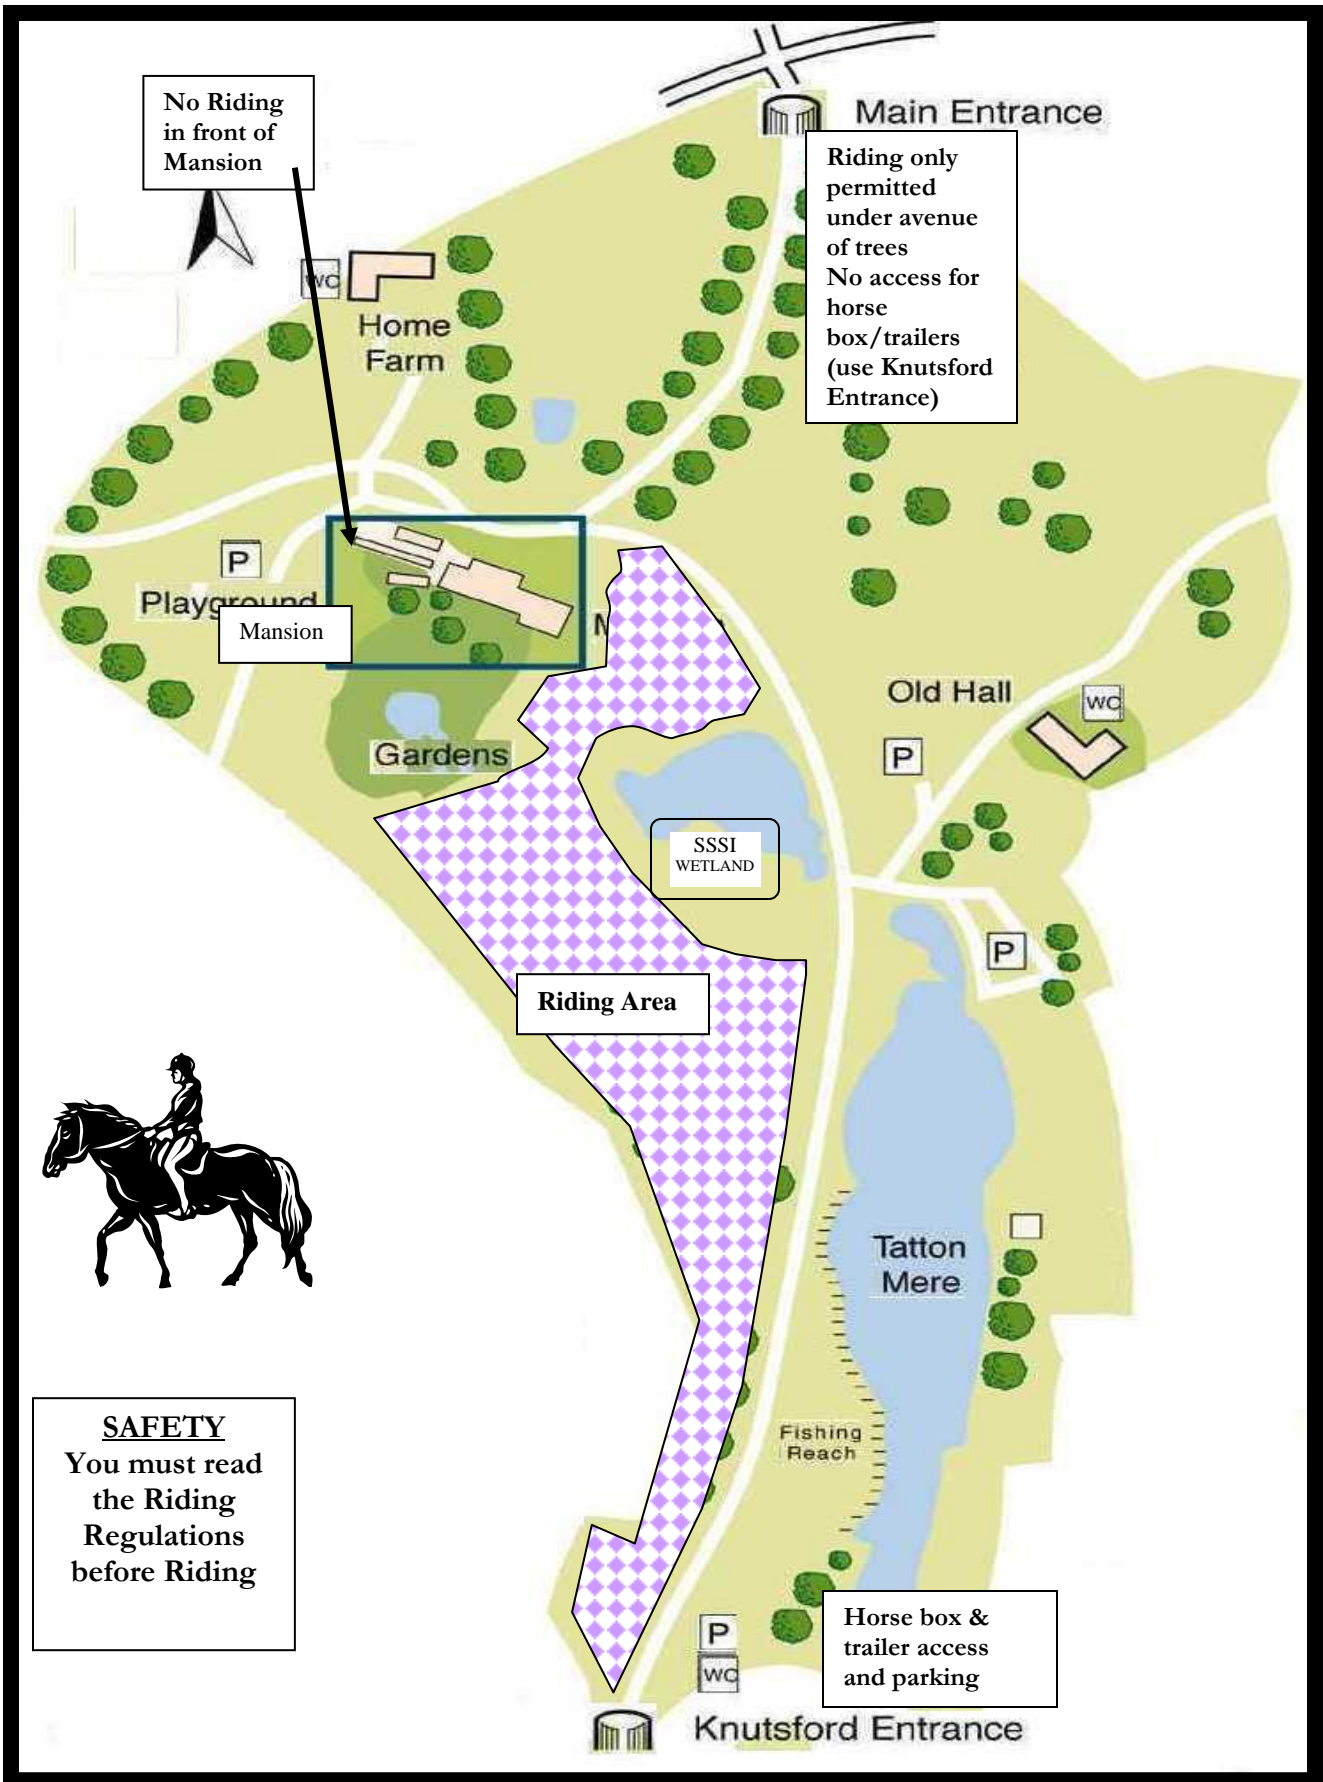

SAFETY
You must read
the Riding
Regulations
before Riding

Ranger Emergency Mobile Telephone Number 07768 154884
Local Hospitals: Wythenshawe - 0161 998 7070 (M23 9LT)
Macclesfield - 01625 421000 (SK10 3BL)
Victoria Infirmary - 01606 564000 (CW8 1AW) – minor injuries