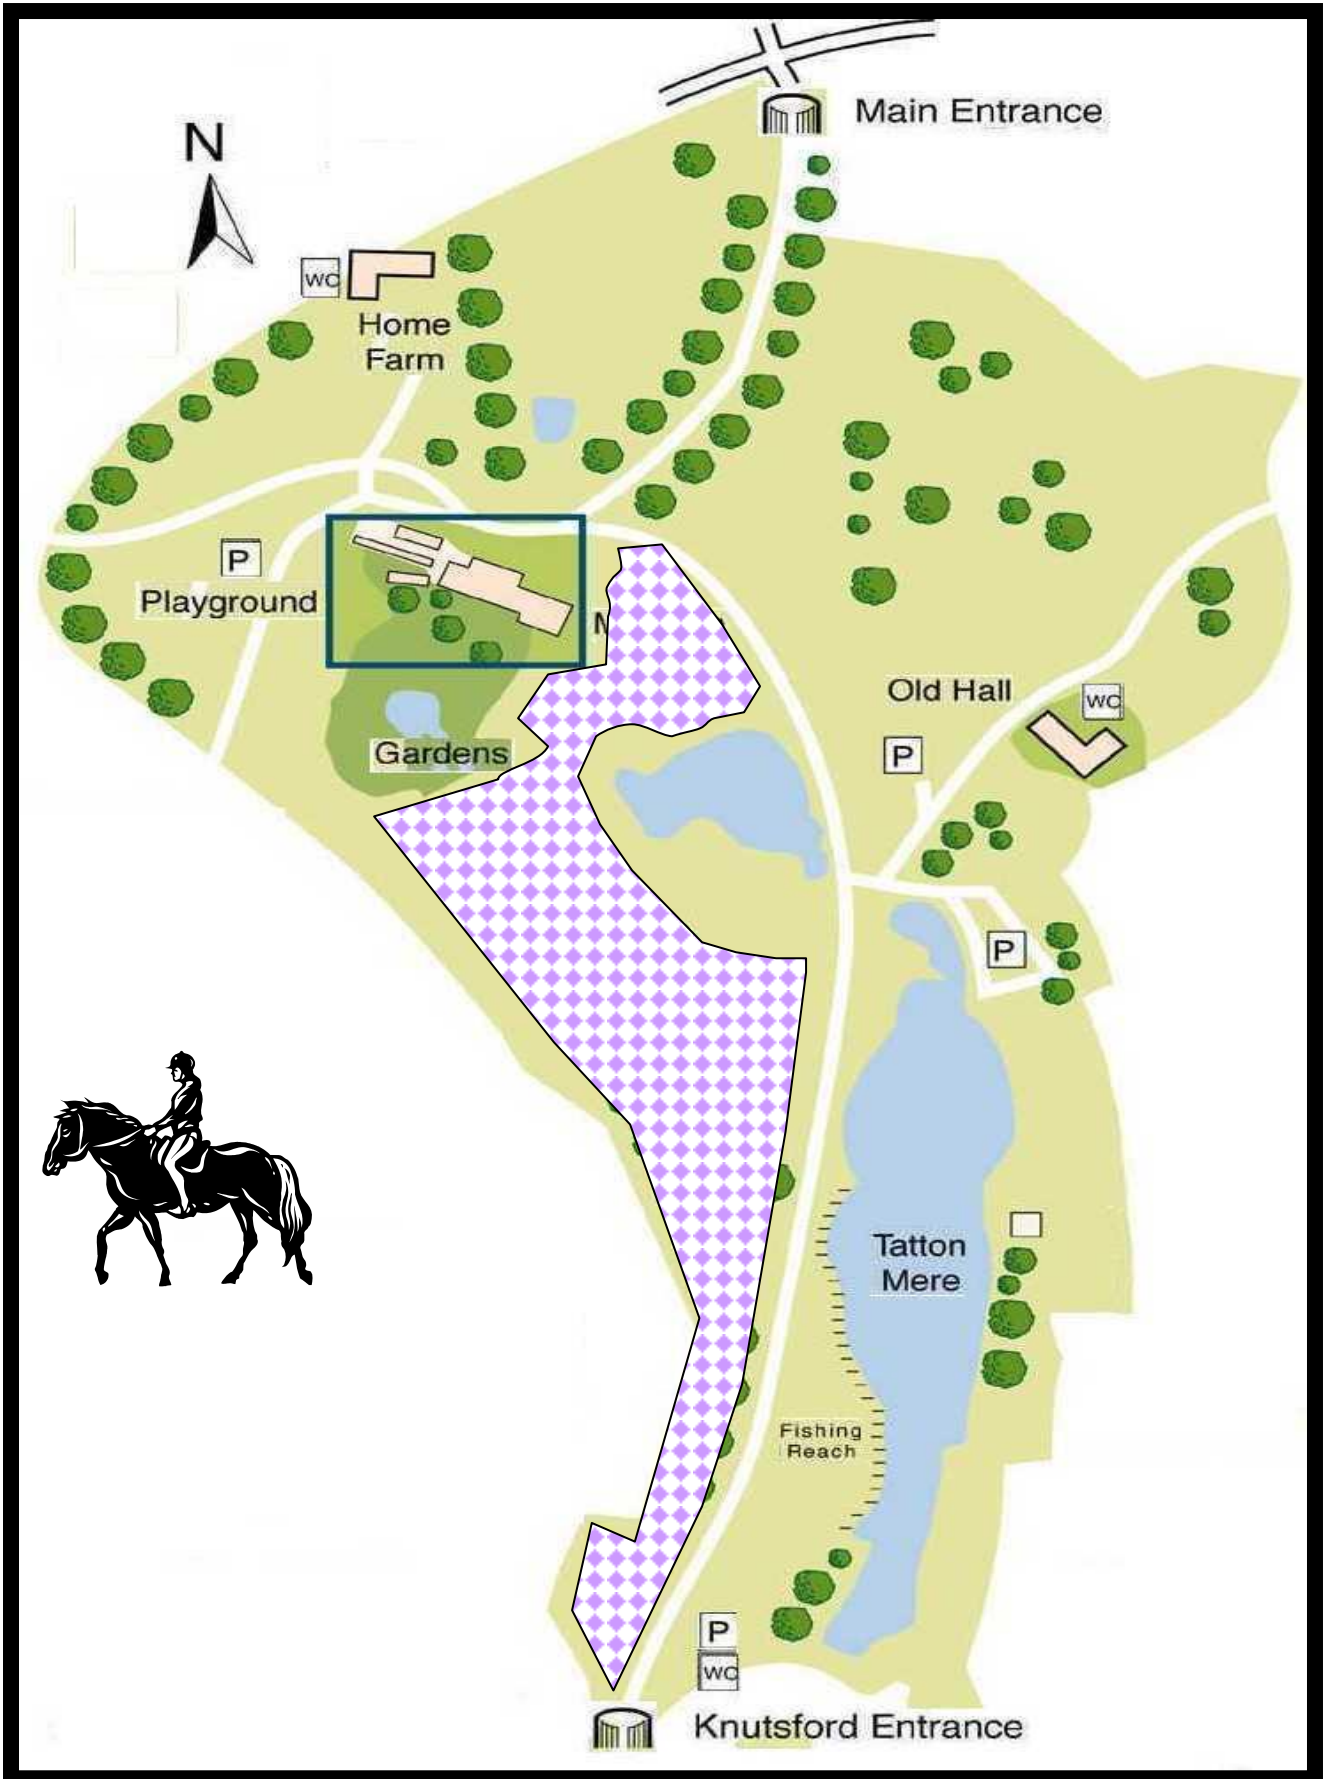

FEES:

£8.00 per horse plus vehicle entry charge.

ENTRY:

- Riders may enter through Rostherne or Knutsford gates.
- Horse boxes/trailers may enter through the Knutsford gate only and should park in the adjacent car park (check dimensions of entrance arch prior to visit).
- Parking only at Knutsford Car Park.
- Riders entering through Rostherne gate should proceed to the tree avenue on the left (east) of the drive and keep to this avenue until they reach Knutsford Drive which they should cross to reach the riding area.
- Riders entering through Knutsford gates should bear left (west) across the drive to reach the riding area.
- The riding area extends to most of the land west of the drive (see map overleaf) but riders must not ride or take horses up to or across the front of the Mansion. Horses with carriage have discretionary use of the drives within areas of public access for vehicles by prior arrangement.

**RIDING
AREA:**

- Horses should be ridden showing due consideration for all other Park users.
- Approved safety riding hat **MUST** be worn.
- There is rough uneven ground with animal holes, marsh and low branches within the whole riding area. Take great care.
- No riding on the road or within 10 metres of the verges
- Horse jumping and galloping is prohibited
- Be aware that events/activities in the Park (see free event leaflet) can affect riding.
- Blue-Green Algae is present in Tatton Park waters (see website).
- When the park is very wet we may not allow riding to go ahead.

Signature

No Riding
in front of